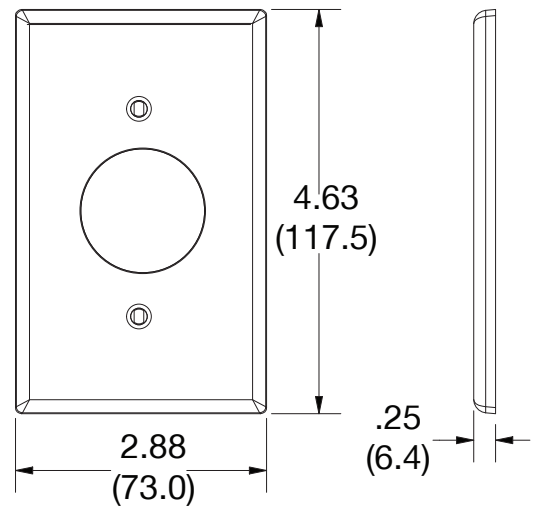

Wallplate 1.40" Opening 1-Gang

Features

- High-impact, self-extinguishing polycarbonate material
- More rigid; sharp lines and less dimpling
- Smooth satin finish; blends into wall with an optimum finish

Ordering Information

Description	Gang	Color	UPC Number	Catalog Number
Wallplate with 1.40" opening smooth satin finish, For use with single outlet	1	Red	883778312984	P7R

Listings

cULus Listed

Specifications

Material	Polycarbonate thermoplastic
Thickness	.25 (6.4)
Orientation	Orientation
Mounting	Screw
Mounting Screws	Painted steel
Dimensions	4.63 in x 2.88 in x 0.25 in
Flammability	UL 94 V2

Dimensions in Inches (mm)