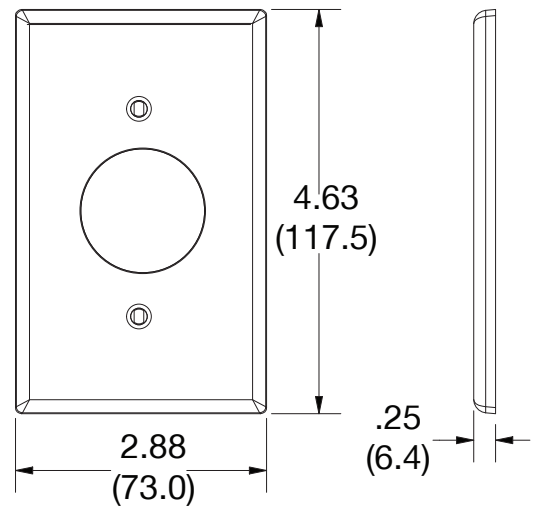

Wallplate 1.40" Opening 1-Gang

Features

- High-impact, self-extinguishing polycarbonate material
- More rigid; sharp lines and less dimpling
- Smooth satin finish; blends into wall with an optimum finish

Ordering Information

Description	Gang	Color	UPC Number	Catalog Number
Wallplate with 1.40" opening smooth satin finish, For use with single outlet	1	White	883778312991	P7W

Listings

cULus Listed

Specifications

Material	Polycarbonate thermoplastic
Thickness	.25 (6.4)
Orientation	Orientation
Mounting	Screw
Mounting Screws	Painted steel
Dimensions	4.63 in x 2.88 in x 0.25 in
Flammability	UL 94 V2

Dimensions in Inches (mm)