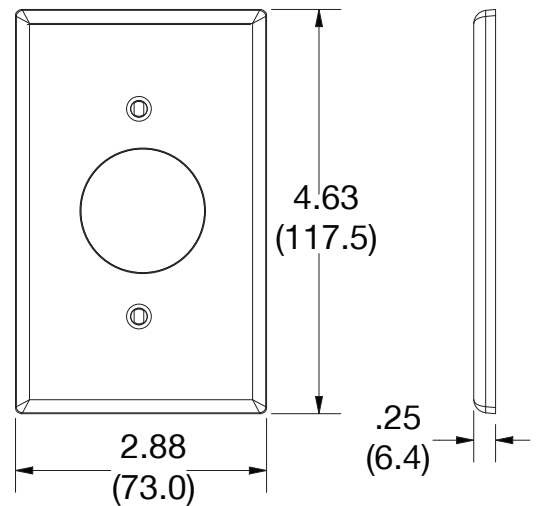

Wallplate 1.40" Opening 1-Gang

Features

- High-impact, self-extinguishing polycarbonate material
- More rigid; sharp lines and less dimpling
- Smooth satin finish; blends into wall with an optimum finish

Ordering Information

Description	Gang	Color	UPC Number	Catalog Number
Wallplate with 1.40" opening smooth satin finish, For use with single outlet	1	Brown	883778312656	P7

Listings

cULus Listed

Specifications

Material	Polycarbonate thermoplastic
Thickness	.25 (6.4)
Orientation	Orientation
Mounting	Screw
Mounting Screws	Painted steel
Dimensions	4.63 in x 2.88 in x 0.25 in
Flammability	UL 94 V2

Dimensions in Inches (mm)