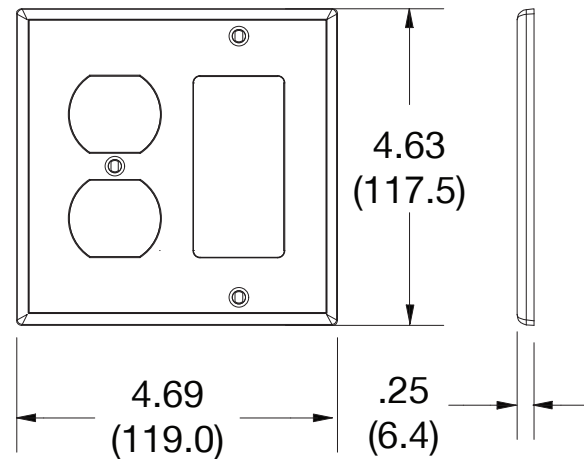

Wallplate Duplex and Decorator 2-Gang

Features

- High-impact, self-extinguishing polycarbonate material
- More rigid; sharp lines and less dimpling
- Smooth satin finish; blends into wall with an optimum finish

Ordering Information

Description	Gang	Color	UPC Number	Catalog Number
Duplex and decorator wallplate, smooth satin finish, for use with 1 duplex receptacle and 1 decorator device	2	Black	883778313035	P826BK

Listings

cULus Listed

Specifications

Material	Polycarbonate thermoplastic
Thickness	.25 (6.4)
Orientation	Orientation
Mounting	Screw
Mounting Screws	Painted steel
Dimensions	4.63 in x 4.69 in x 0.25 in
Flammability	UL 94 V2

Dimensions in Inches (mm)

Bryant Electric • An affiliate of Hubbell Incorporated (Delaware) • 40 Waterview Drive • Shelton, CT 06484
Phone (800) 323-2792 • Specifications subject to change without notice