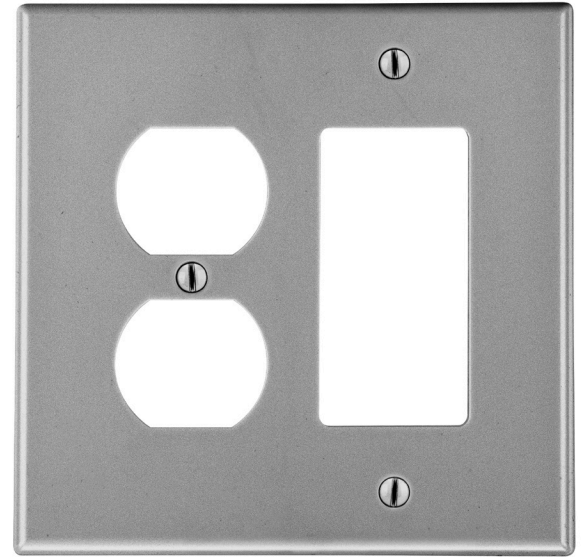

Wallplate Duplex and Decorator 2-Gang

Features

- High-impact, self-extinguishing polycarbonate material
- More rigid; sharp lines and less dimpling
- Smooth satin finish; blends into wall with an optimum finish

Ordering Information

Description	Gang	Color	UPC Number	Catalog Number
Duplex and decorator wallplate, smooth satin finish, for use with 1 duplex receptacle and 1 decorator device	2	Gray	883778313042	P826GY

Listings

cULus Listed

Specifications

Material	Polycarbonate thermoplastic
Thickness	.25 (6.4)
Orientation	Orientation
Mounting	Screw
Mounting Screws	Painted steel
Dimensions	4.63 in x 4.69 in x 0.25 in
Flammability	UL 94 V2