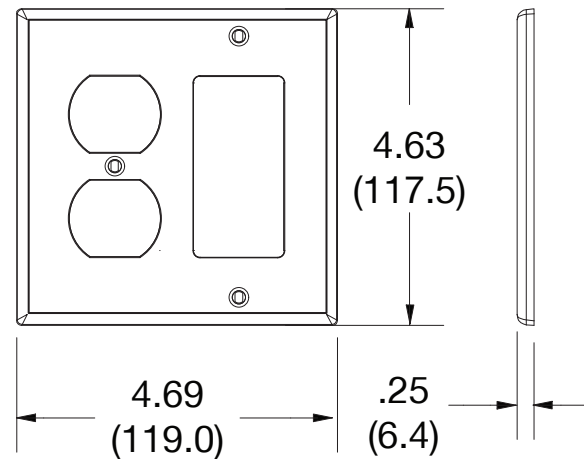

Wallplate Duplex and Decorator 2-Gang

Features

- High-impact, self-extinguishing polycarbonate material
- More rigid; sharp lines and less dimpling
- Smooth satin finish; blends into wall with an optimum finish

Ordering Information

Description	Gang	Color	UPC Number	Catalog Number
Duplex and decorator wallplate, smooth satin finish, for use with 1 duplex receptacle and 1 decorator device	2	Ivory	883778313059	P826I

Listings

cULus Listed

Specifications

Material	Polycarbonate thermoplastic
Thickness	.25 (6.4)
Orientation	Orientation
Mounting	Screw
Mounting Screws	Painted steel
Dimensions	4.63 in x 4.69 in x 0.25 in
Flammability	UL 94 V2

Dimensions in Inches (mm)

Bryant Electric • An affiliate of Hubbell Incorporated (Delaware) • 40 Waterview Drive • Shelton, CT 06484
Phone (800) 323-2792 • Specifications subject to change without notice