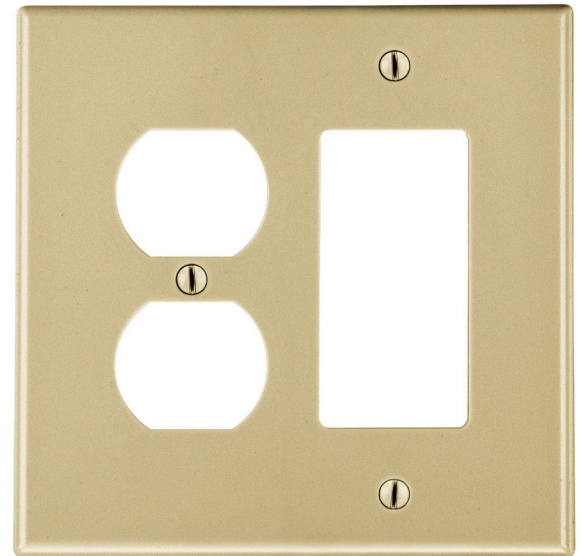

Wallplate Duplex and Decorator 2-Gang

Features

- High-impact, self-extinguishing polycarbonate material
- More rigid; sharp lines and less dimpling
- Smooth satin finish; blends into wall with an optimum finish

Ordering Information

Description	Gang	Color	UPC Number	Catalog Number
Duplex and decorator wallplate, smooth satin finish, for use with 1 duplex receptacle and 1 decorator device	2	Ivory	883778313059	P826I

Listings

cULus Listed

Specifications

Material	Polycarbonate thermoplastic
Thickness	.25 (6.4)
Orientation	Orientation
Mounting	Screw
Mounting Screws	Painted steel
Dimensions	4.63 in x 4.69 in x 0.25 in
Flammability	UL 94 V2