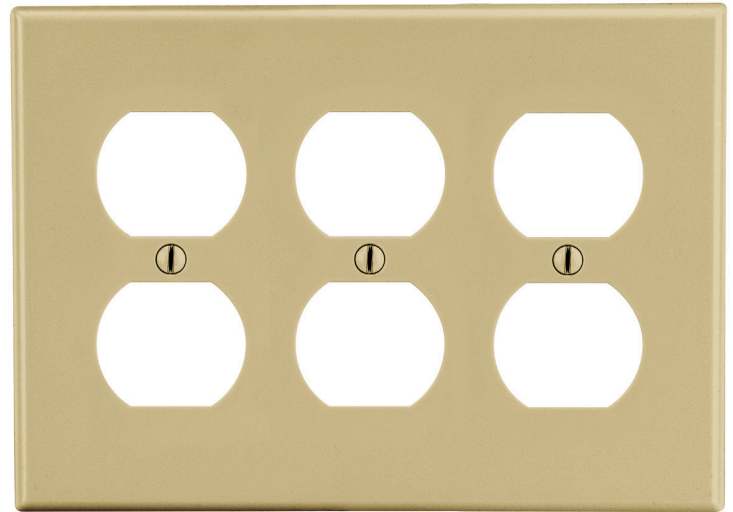

## Wallplate Toggle and Duplex 3-Gang

### Features

- High-impact, self-extinguishing polycarbonate material
- More rigid; sharp lines and less dimpling
- Smooth satin finish; blends into wall with an optimum finish

### Ordering Information

Description	Gang	Color	UPC Number	Catalog Number
Duplex wallplate, smooth satin finish, for use with 3 duplex receptacles	3	Ivory	883778313172	P83I

### Specifications

Material	Polycarbonate thermoplastic
Thickness	.25 (6.4)
Orientation	Orientation
Mounting	Screw
Mounting Screws	Painted steel
Dimensions	4.63 in x 6.50 in x 0.25 in
Flammability	UL 94 V2