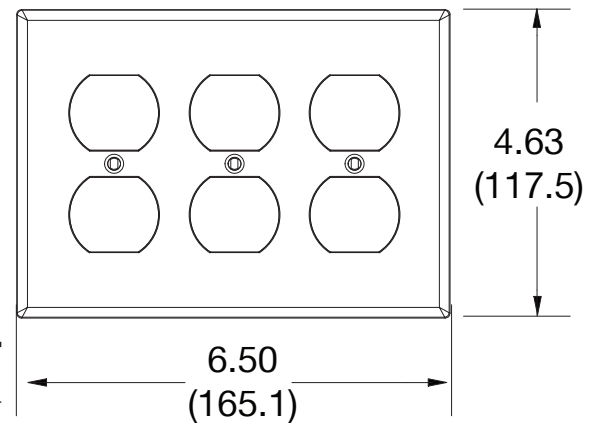

### Ordering Information

Description	Gang	Color	UPC Number	Catalog Number
Duplex wallplate, smooth satin finish, for use with 3 duplex receptacles	3	Ivory	883778313172	P83I

### Specifications

Material	Polycarbonate thermoplastic
Thickness	.25 (6.4)
Orientation	Orientation
Mounting	Screw
Mounting Screws	Painted steel
Dimensions	4.63 in x 6.50 in x 0.25 in
Flammability	UL 94 V2