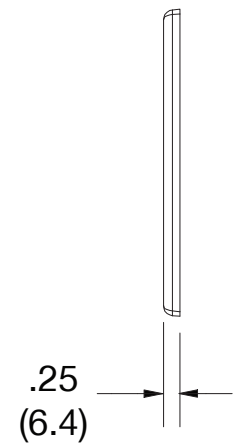

### Ordering Information

Description	Gang	Color	UPC Number	Catalog Number
Duplex wallplate, smooth satin finish, for use with 3 duplex receptacles	3	Ivory	883778313172	P83I

### Specifications

Material	Polycarbonate thermoplastic
Thickness	.25 (6.4)
Orientation	Orientation
Mounting	Screw
Mounting Screws	Painted steel
Dimensions	4.63 in x 6.50 in x 0.25 in
Flammability	UL 94 V2

Dimensions in Inches (mm)

Bryant Electric • An affiliate of Hubbell Incorporated (Delaware) • 40 Waterview Drive • Shelton, CT 06484  
Phone (800) 323-2792 • Specifications subject to change without notice