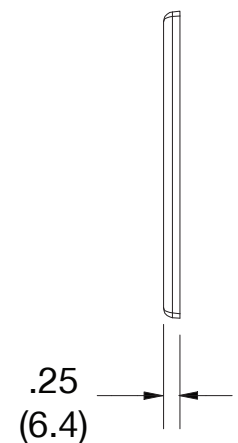

### Ordering Information

Description	Gang	Color	UPC Number	Catalog Number
Duplex wallplate, smooth satin finish, for use with 3 duplex receptacles	3	White	883778313189	<b>P83W</b>

### Specifications

Material	Polycarbonate thermoplastic
Thickness	.25 (6.4)
Orientation	Orientation
Mounting	Screw
Mounting Screws	Painted steel
Dimensions	4.63 in x 6.50 in x 0.25 in
Flammability	UL 94 V2