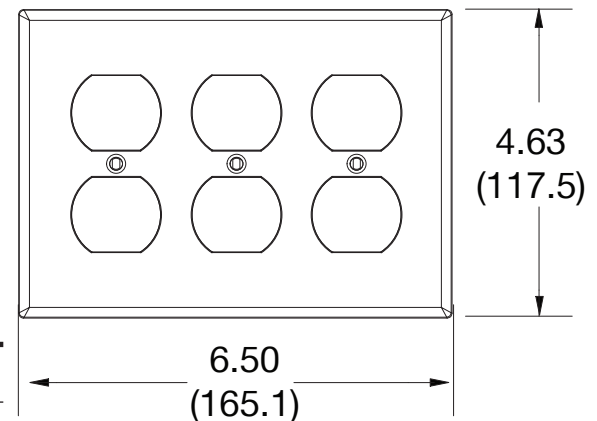

### Ordering Information

Description	Gang	Color	UPC Number	Catalog Number
Duplex wallplate, smooth satin finish, for use with 3 duplex receptacles	3	White	883778313189	<b>P83W</b>

### Specifications

Material	Polycarbonate thermoplastic
Thickness	.25 (6.4)
Orientation	Orientation
Mounting	Screw
Mounting Screws	Painted steel
Dimensions	4.63 in x 6.50 in x 0.25 in
Flammability	UL 94 V2