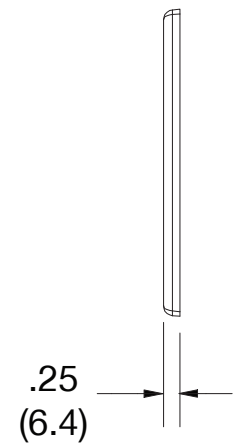

Wallplate Toggle and Duplex 3-Gang

Features

- High-impact, self-extinguishing polycarbonate material
- More rigid; sharp lines and less dimpling
- Smooth satin finish; blends into wall with an optimum finish

Ordering Information

Description	Gang	Color	UPC Number	Catalog Number
Toggle and duplex wallplate, smooth satin finish, for use with 3 duplex receptacles	3	Brown	883778313165	P83

Listings

cULus Listed

Specifications

Material	Polycarbonate thermoplastic
Thickness	.25 (6.4)
Orientation	Orientation
Mounting	Screw
Mounting Screws	Painted steel
Dimensions	4.63 in x 6.50 in x 0.25 in
Flammability	UL 94 V2

Dimensions in Inches (mm)