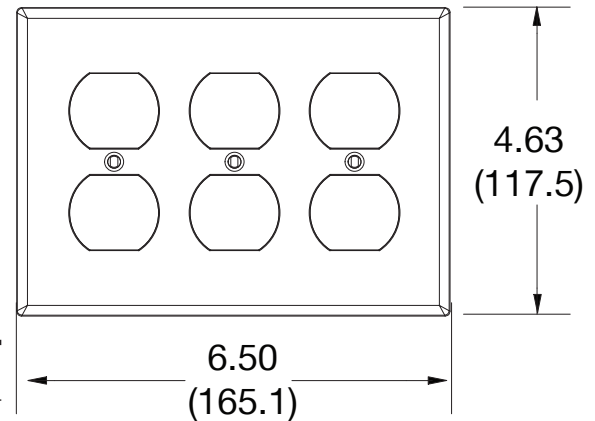

Wallplate Toggle and Duplex 3-Gang

Features

- High-impact, self-extinguishing polycarbonate material
- More rigid; sharp lines and less dimpling
- Smooth satin finish; blends into wall with an optimum finish

Ordering Information

Description	Gang	Color	UPC Number	Catalog Number
Toggle and duplex wallplate, smooth satin finish, for use with 3 duplex receptacles	3	Brown	883778313165	P83

Listings

cULus Listed

Specifications

Material	Polycarbonate thermoplastic
Thickness	.25 (6.4)
Orientation	Orientation
Mounting	Screw
Mounting Screws	Painted steel
Dimensions	4.63 in x 6.50 in x 0.25 in
Flammability	UL 94 V2

Dimensions in Inches (mm)