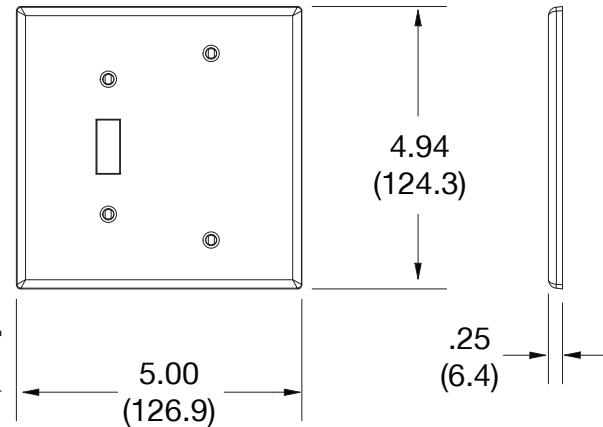

Wallplate Toggle and Blank Box Mount 2-Gang

Features

- High-impact, self-extinguishing polycarbonate material
- More rigid; sharp lines and less dimpling
- Smooth satin finish; blends into wall with an optimum finish

Ordering Information

Description	Gang	Color	UPC Number	Catalog Number
Mid-size toggle and blank box mount wallplate, smooth satin finish, for use with toggle switch and blank	2	Light Almond	883778315626	PJ113LA

Listings

cULus Listed

Specifications

Material	Polycarbonate thermoplastic
Thickness	.25 (6.4)
Orientation	Orientation
Mounting	Screw
Mounting Screws	Painted steel
Dimensions	4.94 in x 5.00 in x 0.25 in
Flammability	UL 94 V2

Dimensions in Inches (mm)

Bryant Electric • An affiliate of Hubbell Incorporated (Delaware) • 40 Waterview Drive • Shelton, CT 06484
Phone (800) 323-2792 • Specifications subject to change without notice