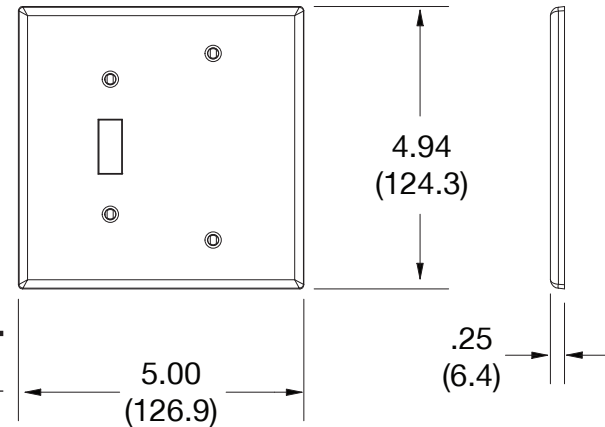

Wallplate Toggle and Blank Box Mount 2-Gang

Features

- High-impact, self-extinguishing polycarbonate material
- More rigid; sharp lines and less dimpling
- Smooth satin finish; blends into wall with an optimum finish

Ordering Information

Description	Gang	Color	UPC Number	Catalog Number
Mid-size wallplate with 1.40" opening, smooth satin finish, for use with coaxial	1	White	883778313325	PJ11W

Listings

cULus Listed

Specifications

Material	Polycarbonate thermoplastic
Thickness	.25 (6.4)
Orientation	Orientation
Mounting	Screw
Mounting Screws	Painted steel
Dimensions	4.94 in x 5.00 in x 0.25 in
Flammability	UL 94 V2

Dimensions in Inches (mm)