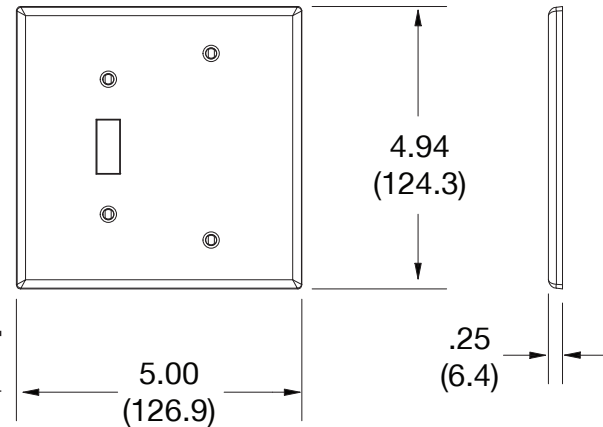

Wallplate Toggle and Blank Box Mount 2-Gang

Features

- High-impact, self-extinguishing polycarbonate material
- More rigid; sharp lines and less dimpling
- Smooth satin finish; blends into wall with an optimum finish

Ordering Information

Description	Gang	Color	UPC Number	Catalog Number
Mid-size toggle and blank box mount wallplate, smooth satin finish, for use with toggle switch and blank	2	Brown	883778315602	PJ113

Listings

cULus Listed

Specifications

Material	Polycarbonate thermoplastic
Thickness	.25 (6.4)
Orientation	Orientation
Mounting	Screw
Mounting Screws	Painted steel
Dimensions	4.94 in x 5.00 in x 0.25 in
Flammability	UL 94 V2

Dimensions in Inches (mm)

Bryant Electric • An affiliate of Hubbell Incorporated (Delaware) • 40 Waterview Drive • Shelton, CT 06484
Phone (800) 323-2792 • Specifications subject to change without notice