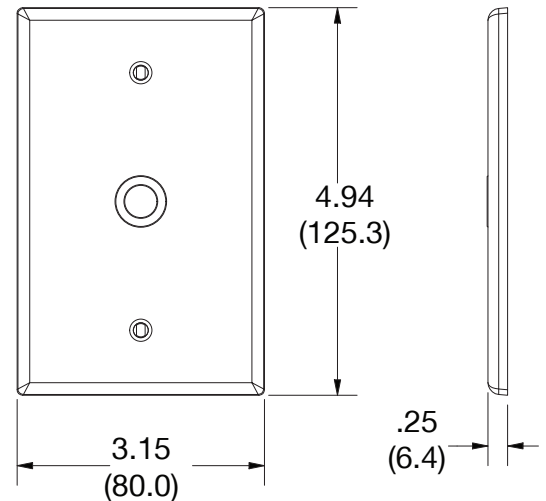

Mid-Size Wallplate 1.40" Opening Box Mount 1-Gang

Features

- High-impact, self-extinguishing polycarbonate material
- More rigid; sharp lines and less dimpling
- Smooth satin finish; blends into wall with an optimum finish

Ordering Information

Description	Gang	Color	UPC Number	Catalog Number
Mid-size wallplate with 1.40" opening, smooth satin finish, for use with coaxial	1	Light Almond	883778313318	PJ11LA

Listings

cULus Listed

Specifications

Material	Polycarbonate thermoplastic
Thickness	.25 (6.4)
Orientation	Orientation
Mounting	Screw
Mounting Screws	Painted steel
Dimensions	4.94 in x 3.15 in x 0.25 in
Flammability	UL 94 V2

Dimensions in Inches (mm)

Bryant Electric • An affiliate of Hubbell Incorporated (Delaware) • 40 Waterview Drive • Shelton, CT 06484
Phone (800) 323-2792 • Specifications subject to change without notice