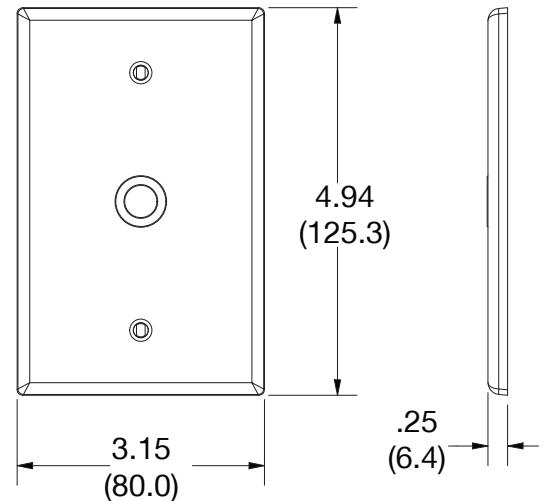

Mid-Size Wallplate 1.40" Opening Box Mount 1-Gang

Features

- High-impact, self-extinguishing polycarbonate material
- More rigid; sharp lines and less dimpling
- Smooth satin finish; blends into wall with an optimum finish

Ordering Information

Description	Gang	Color	UPC Number	Catalog Number
Mid-size wallplate with 1.40" opening, smooth satin finish, for use with coaxial	1	White	883778313325	PJ11W

Listings

cULus Listed

Specifications

Material	Polycarbonate thermoplastic
Thickness	.25 (6.4)
Orientation	Orientation
Mounting	Screw
Mounting Screws	Painted steel
Dimensions	4.94 in x 3.15 in x 0.25 in
Flammability	UL 94 V2

Dimensions in Inches (mm)