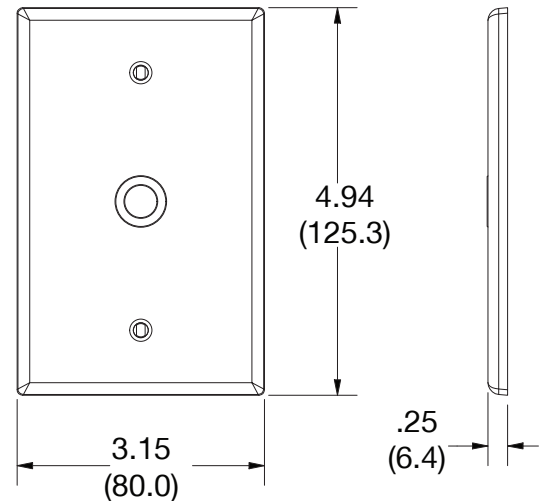

## Mid-Size Wallplate 1.40" Opening Box Mount 1-Gang

### Ordering Information

Description	Gang	Color	UPC Number	Catalog Number
Mid-size wallplate with 1.40" opening, smooth satin finish, for use with coaxial	1	Brown	883778313295	PJ11

### Specifications

Material	Polycarbonate thermoplastic
Thickness	.25 (6.4)
Orientation	Orientation
Mounting	Screw
Mounting Screws	Painted steel
Dimensions	4.94 in x 3.15 in x 0.25 in
Flammability	UL 94 V2