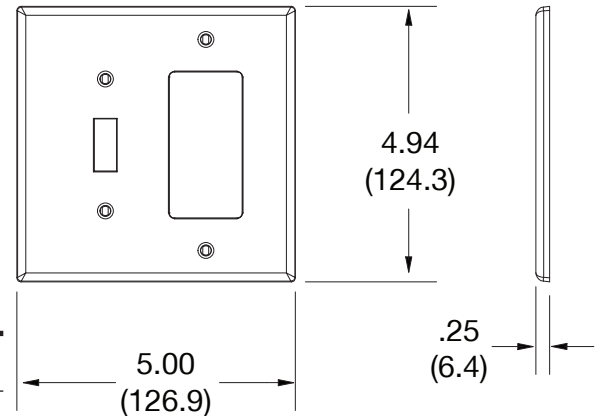

Wallplate Toggle and Blank Box Mount 2-Gang

Features

- High-impact, self-extinguishing polycarbonate material
- More rigid; sharp lines and less dimpling
- Smooth satin finish; blends into wall with an optimum finish

Ordering Information

Description	Gang	Color	UPC Number	Catalog Number
Mid-size toggle and blank box mount wallplate, smooth satin finish, for use with toggle switch and blank	2	Light Almond	883778313370	PJ126LA

Listings

cULus Listed

Specifications

Material	Polycarbonate thermoplastic
Thickness	.25 (6.4)
Orientation	Orientation
Mounting	Screw
Mounting Screws	Painted steel
Dimensions	4.94 in x 5.00 in x 0.25 in
Flammability	UL 94 V2

Dimensions in Inches (mm)

Bryant Electric • An affiliate of Hubbell Incorporated (Delaware) • 40 Waterview Drive • Shelton, CT 06484
Phone (800) 323-2792 • Specifications subject to change without notice