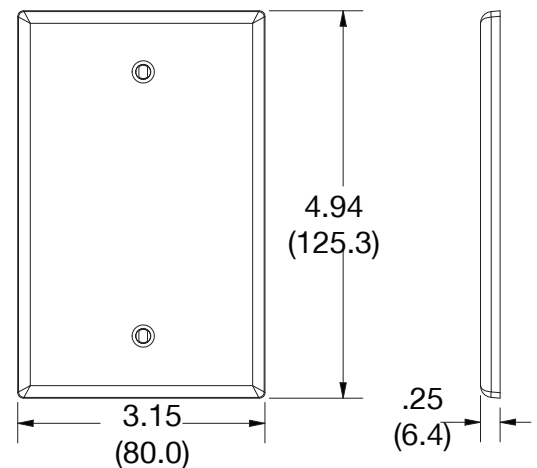

### Ordering Information

Description	Gang	Color	UPC Number	Catalog Number
Mid-size blank box mount wallplate, smooth satin finish, for use with cover enclosure	1	Black	883778313462	PJ13BK

### Specifications

Material	Polycarbonate thermoplastic
Thickness	.25 (6.4)
Orientation	Orientation
Mounting	Screw
Mounting Screws	Painted steel
Dimensions	4.94 in x 3.15 in x 0.25 in
Flammability	UL 94 V2