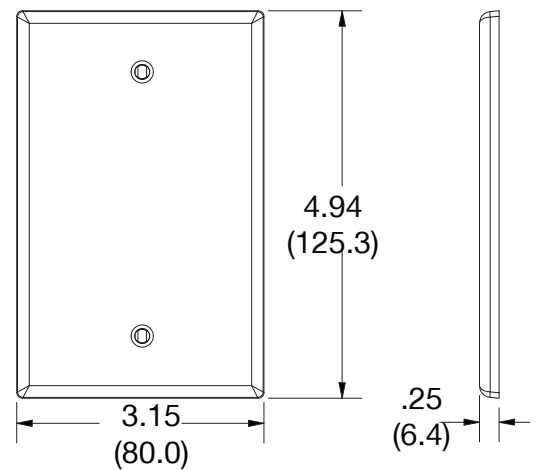

Mid-Size Wallplate Blank Box Mount 1-Gang

Features

- High-impact, self-extinguishing polycarbonate material
- More rigid; sharp lines and less dimpling
- Smooth satin finish; blends into wall with an optimum finish

Ordering Information

Description	Gang	Color	UPC Number	Catalog Number
Mid-size blank box mount wallplate, smooth satin finish, for use with cover enclosure	1	Gray	883778313479	PJ13GY

Listings

cULus Listed

Specifications

Material	Polycarbonate thermoplastic
Thickness	.25 (6.4)
Orientation	Orientation
Mounting	Screw
Mounting Screws	Painted steel
Dimensions	4.94 in x 3.15 in x 0.25 in
Flammability	UL 94 V2

Dimensions in Inches (mm)

Bryant Electric • An affiliate of Hubbell Incorporated (Delaware) • 40 Waterview Drive • Shelton, CT 06484
Phone (800) 323-2792 • Specifications subject to change without notice