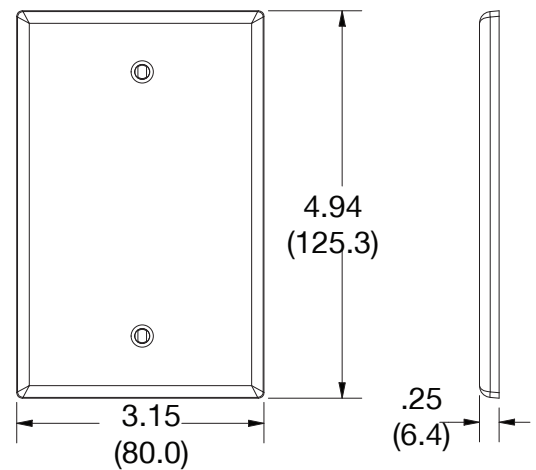

Mid-Size Wallplate Blank Box Mount 1-Gang

Features

- High-impact, self-extinguishing polycarbonate material
- More rigid; sharp lines and less dimpling
- Smooth satin finish; blends into wall with an optimum finish

Ordering Information

Description	Gang	Color	UPC Number	Catalog Number
Mid-size blank box mount wallplate, smooth satin finish, for use with cover enclosure	1	Gray	883778313486	PJ13I

Listings

cULus Listed

Specifications

Material	Polycarbonate thermoplastic
Thickness	.25 (6.4)
Orientation	Orientation
Mounting	Screw
Mounting Screws	Painted steel
Dimensions	4.94 in x 3.15 in x 0.25 in
Flammability	UL 94 V2

Dimensions in Inches (mm)

Bryant Electric • An affiliate of Hubbell Incorporated (Delaware) • 40 Waterview Drive • Shelton, CT 06484
Phone (800) 323-2792 • Specifications subject to change without notice