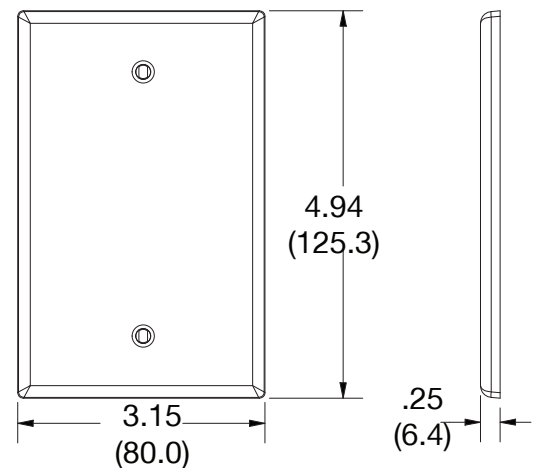

Mid-Size Wallplate Blank Box Mount 1-Gang

Features

- High-impact, self-extinguishing polycarbonate material
- More rigid; sharp lines and less dimpling
- Smooth satin finish; blends into wall with an optimum finish

Ordering Information

Description	Gang	Color	UPC Number	Catalog Number
Mid-size blank box mount wallplate, smooth satin finish, for use with cover enclosure	1	White	883778313509	PJ13W

Listings

cULus Listed

Specifications

Material	Polycarbonate thermoplastic
Thickness	.25 (6.4)
Orientation	Orientation
Mounting	Screw
Mounting Screws	Painted steel
Dimensions	4.94 in x 3.15 in x 0.25 in
Flammability	UL 94 V2

Dimensions in Inches (mm)

Bryant Electric • An affiliate of Hubbell Incorporated (Delaware) • 40 Waterview Drive • Shelton, CT 06484
Phone (800) 323-2792 • Specifications subject to change without notice