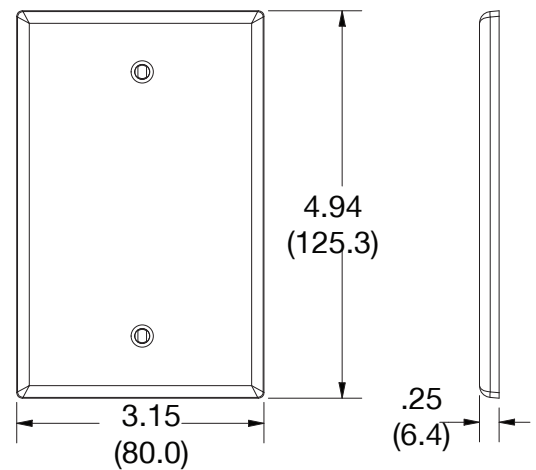

### Ordering Information

Description	Gang	Color	UPC Number	Catalog Number
Mid-size blank box mount wallplate, smooth satin finish, for use with cover enclosure	1	Brown	883778313394	PJ13

### Specifications

Material	Polycarbonate thermoplastic
Thickness	.25 (6.4)
Orientation	Orientation
Mounting	Screw
Mounting Screws	Painted steel
Dimensions	4.94 in x 3.15 in x 0.25 in
Flammability	UL 94 V2