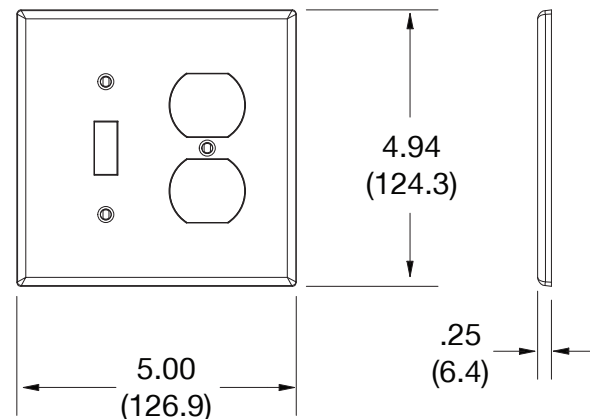

Wallplate Duplex and Toggle 2-Gang

Features

- High-impact, self-extinguishing polycarbonate material
- More rigid; sharp lines and less dimpling
- Smooth satin finish; blends into wall with an optimum finish

Ordering Information

Description	Gang	Color	UPC Number	Catalog Number
Mid-size duplex and toggle wallplate, smooth satin finish, for use with 1 duplex receptacle and 1 toggle switch	2	Black	883778313523	PJ18BK

Listings

cULus Listed

Specifications

Material	Polycarbonate thermoplastic
Thickness	.25 (6.4)
Orientation	Orientation
Mounting	Screw
Mounting Screws	Painted steel
Dimensions	4.94 in x 5.00 in x 0.25 in
Flammability	UL 94 V2

Dimensions in Inches (mm)

Bryant Electric • An affiliate of Hubbell Incorporated (Delaware) • 40 Waterview Drive • Shelton, CT 06484
Phone (800) 323-2792 • Specifications subject to change without notice