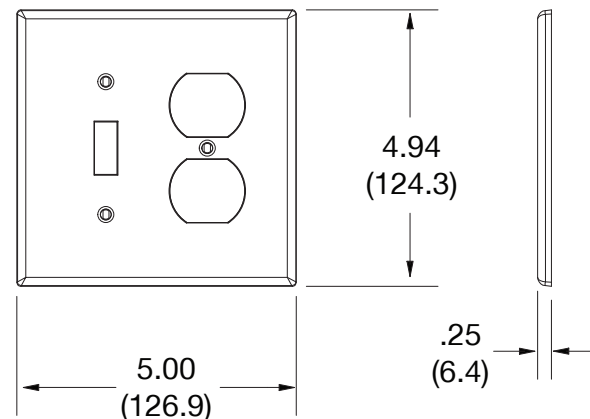

### Ordering Information

Description	Gang	Color	UPC Number	Catalog Number
Mid-size duplex and toggle wallplate, smooth satin finish, for use with 1 duplex receptacle and 1 toggle switch	2	Gray	883778313530	<b>PJ18GY</b>

### Specifications

Material	Polycarbonate thermoplastic
Thickness	.25 (6.4)
Orientation	Orientation
Mounting	Screw
Mounting Screws	Painted steel
Dimensions	4.94 in x 5.00 in x 0.25 in
Flammability	UL 94 V2