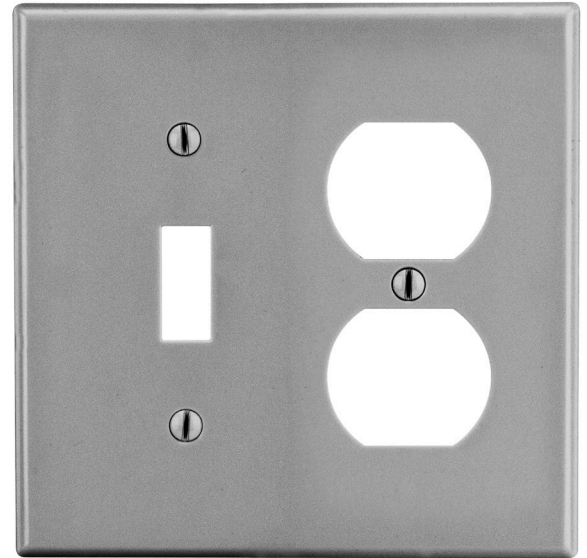

## Wallplate Duplex and Toggle 2-Gang

### Features

- High-impact, self-extinguishing polycarbonate material
- More rigid; sharp lines and less dimpling
- Smooth satin finish; blends into wall with an optimum finish

### Ordering Information

Description	Gang	Color	UPC Number	Catalog Number
Mid-size duplex and toggle wallplate, smooth satin finish, for use with 1 duplex receptacle and 1 toggle switch	2	Gray	883778313530	<b>PJ18GY</b>

### Specifications

Material	Polycarbonate thermoplastic
Thickness	.25 (6.4)
Orientation	Orientation
Mounting	Screw
Mounting Screws	Painted steel
Dimensions	4.94 in x 5.00 in x 0.25 in
Flammability	UL 94 V2