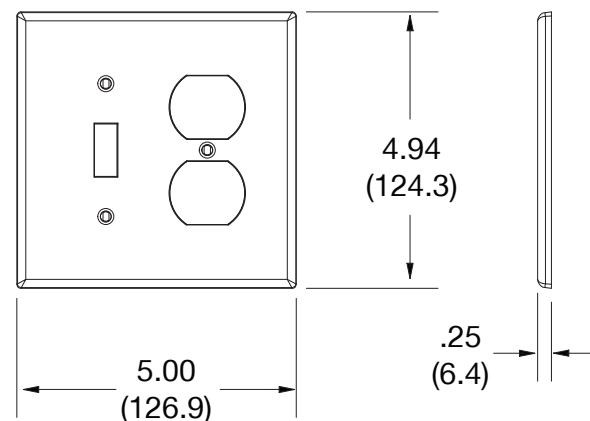

Wallplate Duplex and Toggle 2-Gang

Features

- High-impact, self-extinguishing polycarbonate material
- More rigid; sharp lines and less dimpling
- Smooth satin finish; blends into wall with an optimum finish

Ordering Information

Description	Gang	Color	UPC Number	Catalog Number
Mid-size duplex and toggle wallplate, smooth satin finish, for use with 1 duplex receptacle and 1 toggle switch	2	Light Almond	883778313554	PJ18LA

Listings

cULus Listed

Specifications

Material	Polycarbonate thermoplastic
Thickness	.25 (6.4)
Orientation	Orientation
Mounting	Screw
Mounting Screws	Painted steel
Dimensions	4.94 in x 5.00 in x 0.25 in
Flammability	UL 94 V2

Dimensions in Inches (mm)

Bryant Electric • An affiliate of Hubbell Incorporated (Delaware) • 40 Waterview Drive • Shelton, CT 06484
Phone (800) 323-2792 • Specifications subject to change without notice