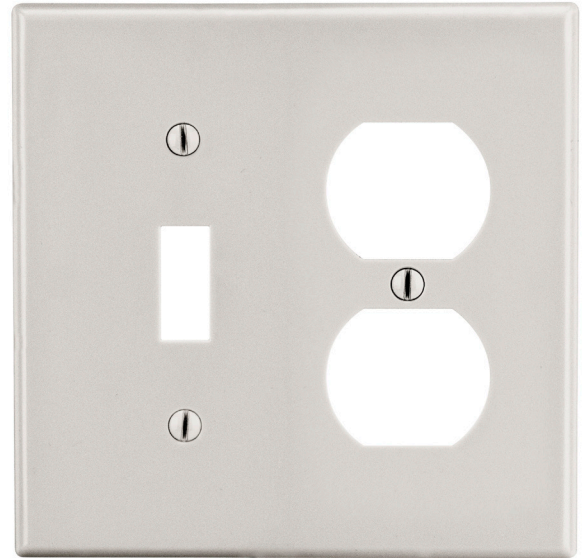

Wallplate Duplex and Toggle 2-Gang

Features

- High-impact, self-extinguishing polycarbonate material
- More rigid; sharp lines and less dimpling
- Smooth satin finish; blends into wall with an optimum finish

Ordering Information

Description	Gang	Color	UPC Number	Catalog Number
Mid-size duplex and toggle wallplate, smooth satin finish, for use with 1 duplex receptacle and 1 toggle switch	2	Light Almond	883778313554	PJ18LA

Listings

cULus Listed

Specifications

Material	Polycarbonate thermoplastic
Thickness	.25 (6.4)
Orientation	Orientation
Mounting	Screw
Mounting Screws	Painted steel
Dimensions	4.94 in x 5.00 in x 0.25 in
Flammability	UL 94 V2