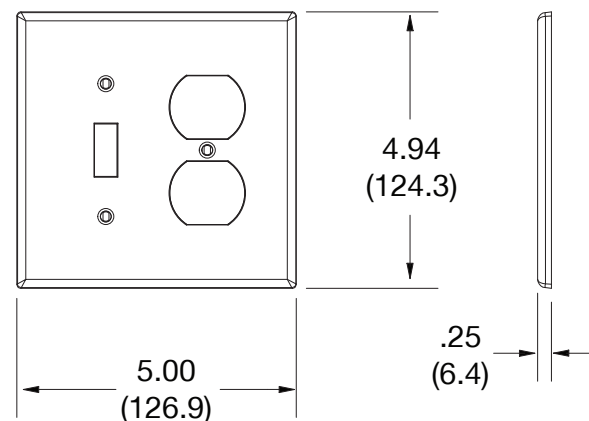

Wallplate Duplex and Toggle 2-Gang

Features

- High-impact, self-extinguishing polycarbonate material
- More rigid; sharp lines and less dimpling
- Smooth satin finish; blends into wall with an optimum finish

Ordering Information

Description	Gang	Color	UPC Number	Catalog Number
Mid-size duplex and toggle wallplate, smooth satin finish, for use with 1 duplex receptacle and 1 toggle switch	2	Red	883778313561	PJ18R

Listings

cULus Listed

Specifications

Material	Polycarbonate thermoplastic
Thickness	.25 (6.4)
Orientation	Orientation
Mounting	Screw
Mounting Screws	Painted steel
Dimensions	4.94 in x 5.00 in x 0.25 in
Flammability	UL 94 V2

Dimensions in Inches (mm)

Bryant Electric • An affiliate of Hubbell Incorporated (Delaware) • 40 Waterview Drive • Shelton, CT 06484
Phone (800) 323-2792 • Specifications subject to change without notice