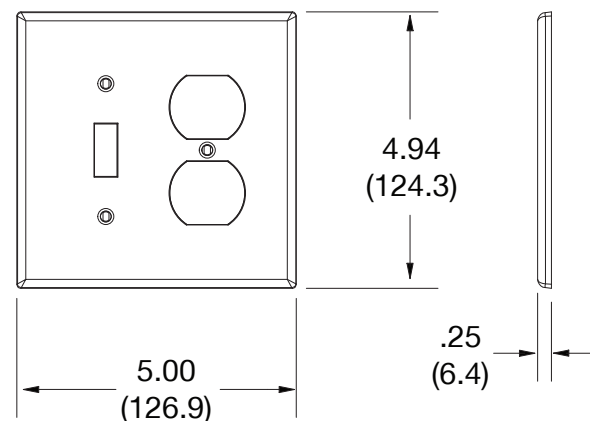

Wallplate Duplex and Toggle 2-Gang

Features

- High-impact, self-extinguishing polycarbonate material
- More rigid; sharp lines and less dimpling
- Smooth satin finish; blends into wall with an optimum finish

Ordering Information

| Description | Gang | Color | UPC Number | Catalog Number |
|---|------|-------|--------------|----------------|
| Mid-size duplex and toggle wallplate, smooth satin finish, for use with 1 duplex receptacle and 1 toggle switch | 2 | Brown | 883778313516 | PJ18 |

Listings

cULus Listed

Specifications

| | |
|-----------------|-----------------------------|
| Material | Polycarbonate thermoplastic |
| Thickness | .25 (6.4) |
| Orientation | Orientation |
| Mounting | Screw |
| Mounting Screws | Painted steel |
| Dimensions | 4.94 in x 5.00 in x 0.25 in |
| Flammability | UL 94 V2 |

Dimensions in Inches (mm)

Bryant Electric • An affiliate of Hubbell Incorporated (Delaware) • 40 Waterview Drive • Shelton, CT 06484
Phone (800) 323-2792 • Specifications subject to change without notice