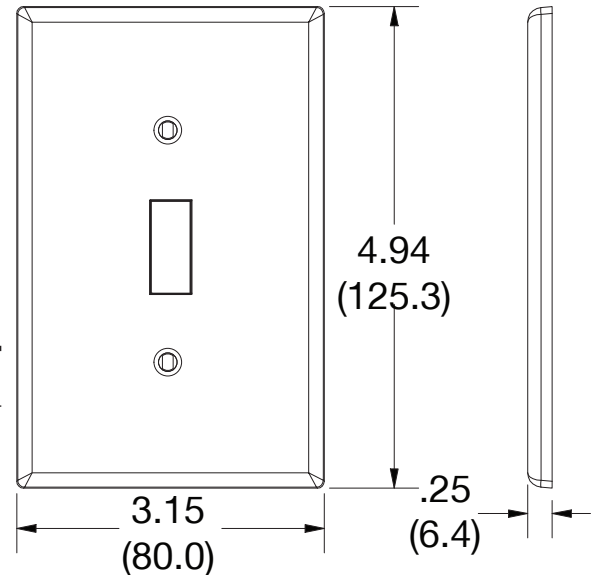

Mid-Size Wallplate Toggle 1-Gang

Features

- High-impact, self-extinguishing polycarbonate material
- More rigid; sharp lines and less dimpling
- Smooth satin finish; blends into wall with an optimum finish
- Captive screw feature on single-gang versions, hold screws in place for quick installation

Ordering Information

Description	Gang	Color	UPC Number	Catalog Number
Toggle mid-size wallplate, smooth satin finish, for use with toggle switch	1	Black	883778313585	PJ1BK

Listings

cULus Listed

Specifications

Material	Polycarbonate thermoplastic
Thickness	.25 (6.4)
Orientation	Orientation
Mounting	Screw
Mounting Screws	Painted steel
Dimensions	4.94 in x 3.15 in x 0.25 in
Flammability	UL 94 V2

Dimensions in Inches (mm)