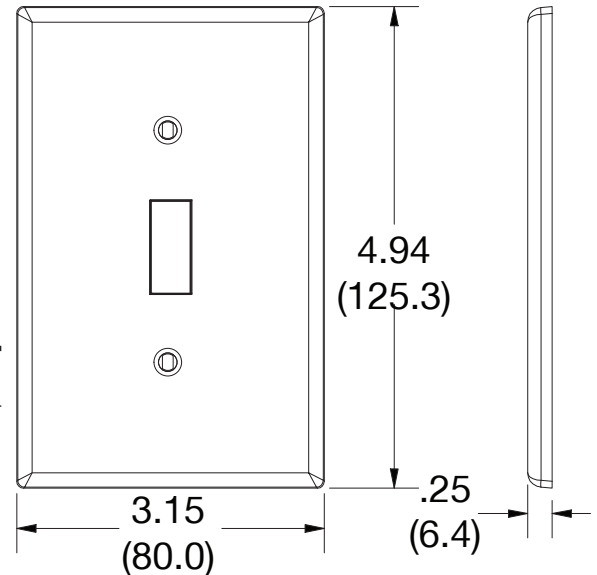

Mid-Size Wallplate Toggle 1-Gang

Features

- High-impact, self-extinguishing polycarbonate material
- More rigid; sharp lines and less dimpling
- Smooth satin finish; blends into wall with an optimum finish
- Captive screw feature on single-gang versions, hold screws in place for quick installation

Ordering Information

Description	Gang	Color	UPC Number	Catalog Number
Toggle mid-size wallplate, smooth satin finish, for use with toggle switch	1	Gray	883778313592	PJ1GY

Listings

cULus Listed

Specifications

Material	Polycarbonate thermoplastic
Thickness	.25 (6.4)
Orientation	Orientation
Mounting	Screw
Mounting Screws	Painted steel
Dimensions	4.94 in x 3.15 in x 0.25 in
Flammability	UL 94 V2

Dimensions in Inches (mm)