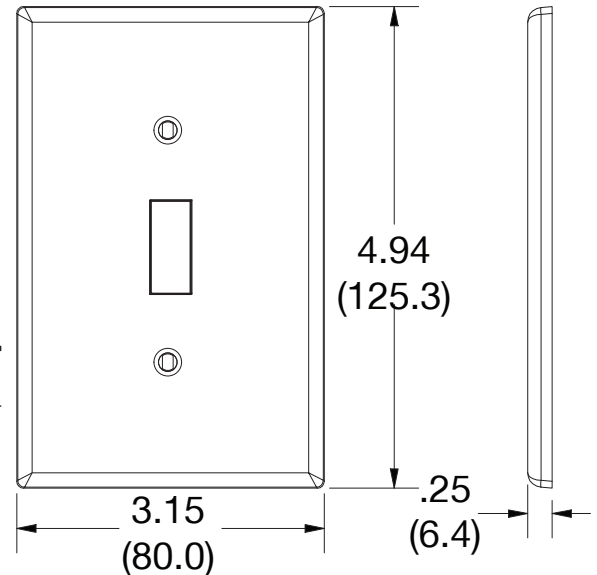

Mid-Size Wallplate Toggle 1-Gang

Features

- High-impact, self-extinguishing polycarbonate material
- More rigid; sharp lines and less dimpling
- Smooth satin finish; blends into wall with an optimum finish
- Captive screw feature on single-gang versions, hold screws in place for quick installation

Ordering Information

Description	Gang	Color	UPC Number	Catalog Number
Toggle mid-size wallplate, smooth satin finish, for use with toggle switch	1	Ivory	883778313608	PJ11

Listings

cULus Listed

Specifications

Material	Polycarbonate thermoplastic
Thickness	.25 (6.4)
Orientation	Orientation
Mounting	Screw
Mounting Screws	Painted steel
Dimensions	4.94 in x 3.15 in x 0.25 in
Flammability	UL 94 V2

Dimensions in Inches (mm)