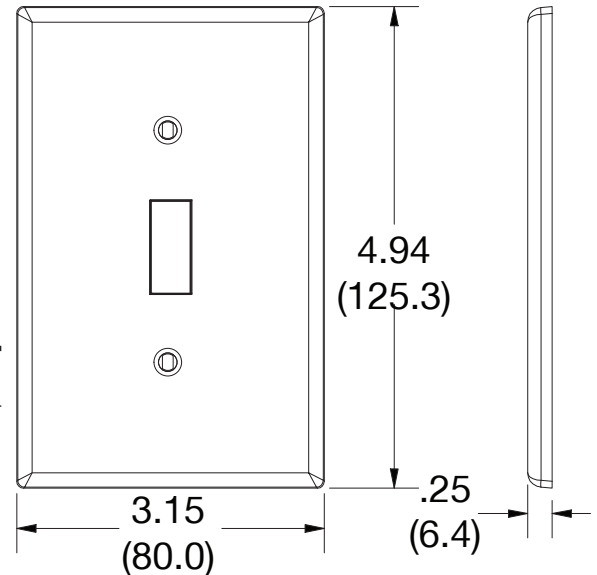

Mid-Size Wallplate Toggle 1-Gang

Features

- High-impact, self-extinguishing polycarbonate material
- More rigid; sharp lines and less dimpling
- Smooth satin finish; blends into wall with an optimum finish
- Captive screw feature on single-gang versions, hold screws in place for quick installation

Ordering Information

Description	Gang	Color	UPC Number	Catalog Number
Toggle mid-size wallplate, smooth satin finish, for use with toggle switch	1	Light Almond	883778313615	PJ1LA

Listings

cULus Listed

Specifications

Material	Polycarbonate thermoplastic
Thickness	.25 (6.4)
Orientation	Orientation
Mounting	Screw
Mounting Screws	Painted steel
Dimensions	4.94 in x 3.15 in x 0.25 in
Flammability	UL 94 V2

Dimensions in Inches (mm)