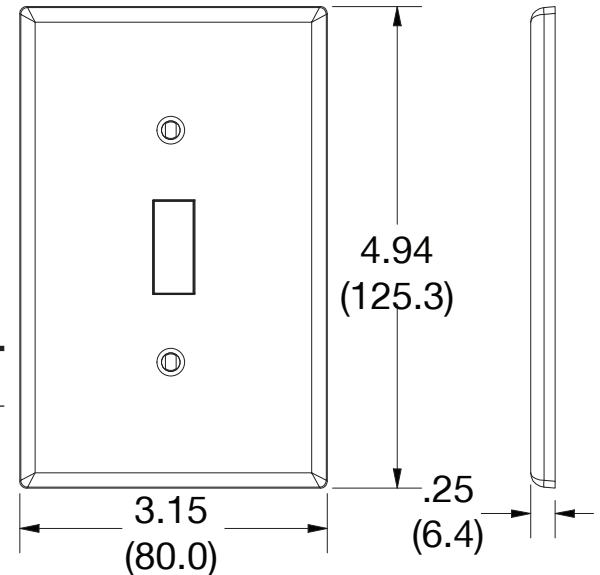

### Ordering Information

Description	Gang	Color	UPC Number	Catalog Number
Toggle mid-size wallplate, smooth satin finish, for use with toggle switch	1	White	883778313646	PJ1W

### Specifications

Material	Polycarbonate thermoplastic
Thickness	.25 (6.4)
Orientation	Orientation
Mounting	Screw
Mounting Screws	Painted steel
Dimensions	4.94 in x 3.15 in x 0.25 in
Flammability	UL 94 V2