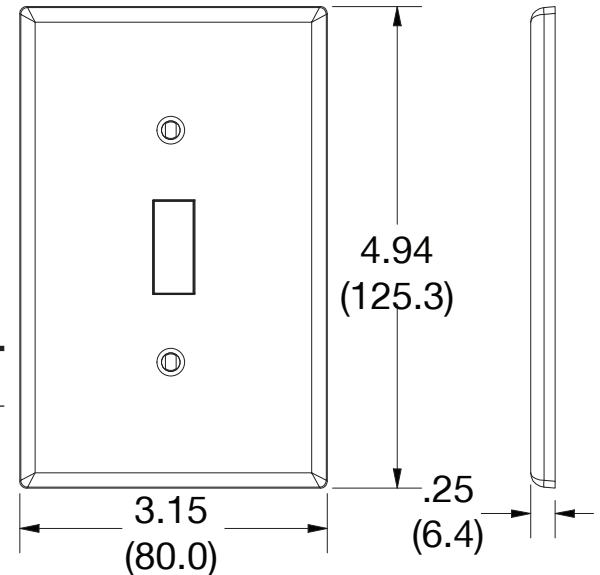

Mid-Size Wallplate Toggle 1-Gang

Features

- High-impact, self-extinguishing polycarbonate material
- More rigid; sharp lines and less dimpling
- Smooth satin finish; blends into wall with an optimum finish
- Captive screw feature on single-gang versions, hold screws in place for quick installation

Ordering Information

Description	Gang	Color	UPC Number	Catalog Number
Toggle mid-size wallplate, smooth satin finish, for use with toggle switch	1	Brown	883778313288	PJ1

Listings

cULus Listed

Specifications

Material	Polycarbonate thermoplastic
Thickness	.25 (6.4)
Orientation	Orientation
Mounting	Screw
Mounting Screws	Painted steel
Dimensions	4.94 in x 3.15 in x 0.25 in
Flammability	UL 94 V2

Dimensions in Inches (mm)