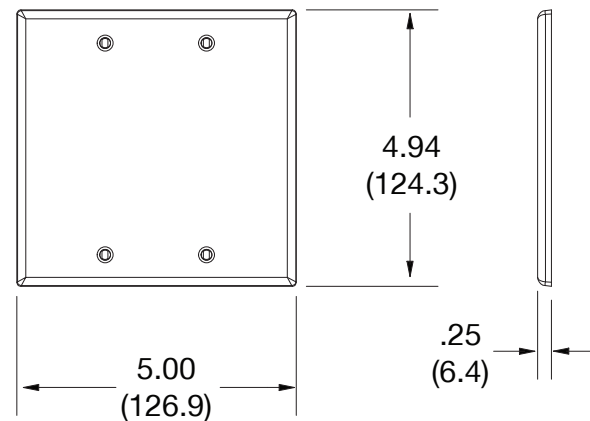

## Wallplate Blank Box Mount 2-Gang

### Ordering Information

Description	Gang	Color	UPC Number	Catalog Number
Mid-size blank box mount wallplate, smooth satin finish, for use to cover opening	2	Ivory	883778313738	<b>PJ23I</b>

### Specifications

Material	Polycarbonate thermoplastic
Thickness	.25 (6.4)
Orientation	Orientation
Mounting	Screw
Mounting Screws	Painted steel
Dimensions	4.94 in x 5.00 in x 0.25 in
Flammability	UL 94 V2