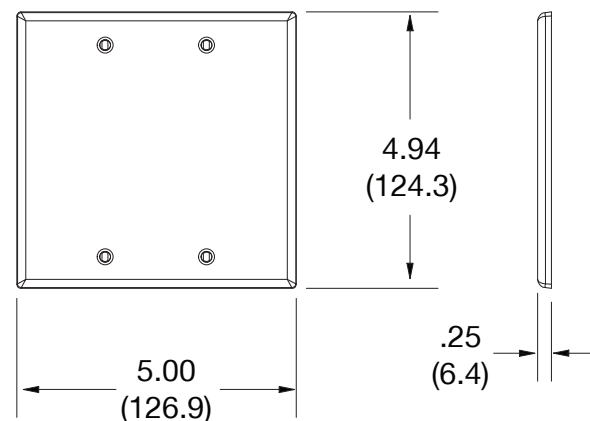

Wallplate Blank Box Mount 2-Gang

Features

- High-impact, self-extinguishing polycarbonate material
- More rigid; sharp lines and less dimpling
- Smooth satin finish; blends into wall with an optimum finish

Ordering Information

Description	Gang	Color	UPC Number	Catalog Number
Mid-size blank box mount wallplate, smooth satin finish, for use to cover opening	2	Light Almond	883778313745	PJ23LA

Listings

cULus Listed

Specifications

Material	Polycarbonate thermoplastic
Thickness	.25 (6.4)
Orientation	Orientation
Mounting	Screw
Mounting Screws	Painted steel
Dimensions	4.94 in x 5.00 in x 0.25 in
Flammability	UL 94 V2

Dimensions in Inches (mm)

Bryant Electric • An affiliate of Hubbell Incorporated (Delaware) • 40 Waterview Drive • Shelton, CT 06484
Phone (800) 323-2792 • Specifications subject to change without notice