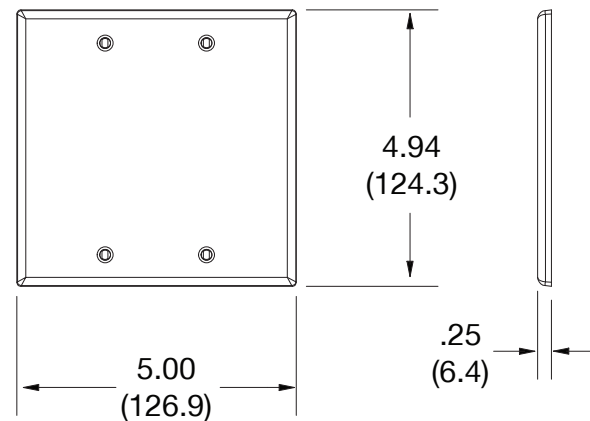

Wallplate Blank Box Mount 2-Gang

Features

- High-impact, self-extinguishing polycarbonate material
- More rigid; sharp lines and less dimpling
- Smooth satin finish; blends into wall with an optimum finish

Ordering Information

Description	Gang	Color	UPC Number	Catalog Number
Mid-size blank box mount wallplate, smooth satin finish, for use to cover opening	2	Brown	883778313721	PJ23

Listings

cULus Listed

Specifications

Material	Polycarbonate thermoplastic
Thickness	.25 (6.4)
Orientation	Orientation
Mounting	Screw
Mounting Screws	Painted steel
Dimensions	4.94 in x 5.00 in x 0.25 in
Flammability	UL 94 V2

Dimensions in Inches (mm)