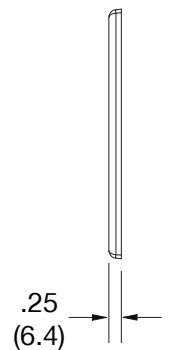

Mid-Size Wallplate Decorator 4-Gang

Features

- High-impact, self-extinguishing polycarbonate material
- More rigid; sharp lines and less dimpling
- Smooth satin finish; blends into wall with an optimum finish

Ordering Information

Description	Gang	Color	UPC Number	Catalog Number
Mid-size decorator wallplate, smooth satin finish, for use with 4 decorator devices	4	Ivory	883778313936	P2J64I

Listings

cULus Listed

Specifications

Material	Polycarbonate thermoplastic
Thickness	.25 (6.4)
Orientation	Orientation
Mounting	Screw
Mounting Screws	Painted steel
Dimensions	4.88 in x 8.56 in x 0.25 in
Flammability	UL 94 V2

Dimensions in Inches (mm)

Bryant Electric • An affiliate of Hubbell Incorporated (Delaware) • 40 Waterview Drive • Shelton, CT 06484
Phone (800) 323-2792 • Specifications subject to change without notice