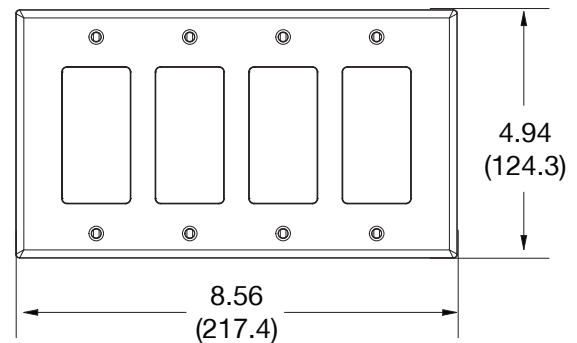

Mid-Size Wallplate Decorator 4-Gang

Features

- High-impact, self-extinguishing polycarbonate material
- More rigid; sharp lines and less dimpling
- Smooth satin finish; blends into wall with an optimum finish

Ordering Information

Description	Gang	Color	UPC Number	Catalog Number
Mid-size decorator wallplate, smooth satin finish, for use with 4 decorator devices	4	Ivory	883778313936	P2J64I

Listings

cULus Listed

Specifications

Material	Polycarbonate thermoplastic
Thickness	.25 (6.4)
Orientation	Orientation
Mounting	Screw
Mounting Screws	Painted steel
Dimensions	4.88 in x 8.56 in x 0.25 in
Flammability	UL 94 V2

Dimensions in Inches (mm)

Bryant Electric • An affiliate of Hubbell Incorporated (Delaware) • 40 Waterview Drive • Shelton, CT 06484
Phone (800) 323-2792 • Specifications subject to change without notice