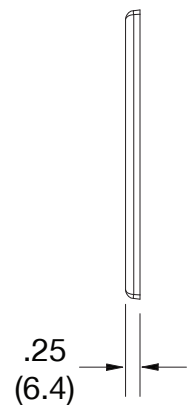

### Ordering Information

Description	Gang	Color	UPC Number	Catalog Number
Mid-size toggle and decorator wallplate, smooth satin finish, for use with 2 toggle devices and 1 duplex receptacle	3	Ivory	883778314063	PJ28I

### Specifications

Material	Polycarbonate thermoplastic
Thickness	.25 (6.4)
Orientation	Orientation
Mounting	Screw
Mounting Screws	Painted steel
Dimensions	4.88 in x 6.75 in x 0.25 in
Flammability	UL 94 V2

Dimensions in Inches (mm)

Bryant Electric • An affiliate of Hubbell Incorporated (Delaware) • 40 Waterview Drive • Shelton, CT 06484  
Phone (800) 323-2792 • Specifications subject to change without notice