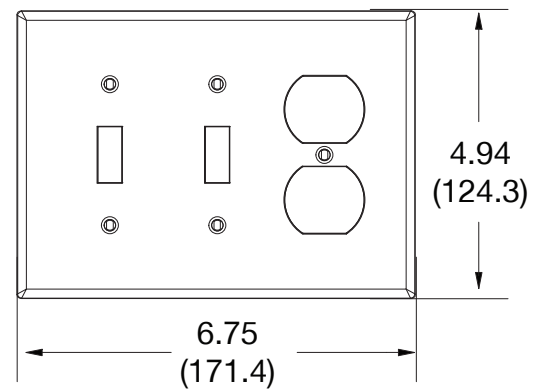

### Ordering Information

Description	Gang	Color	UPC Number	Catalog Number
Mid-size toggle and decorator wallplate, smooth satin finish, for use with 2 toggle devices and 1 duplex receptacle	3	Ivory	883778314063	PJ28I

### Specifications

Material	Polycarbonate thermoplastic
Thickness	.25 (6.4)
Orientation	Orientation
Mounting	Screw
Mounting Screws	Painted steel
Dimensions	4.88 in x 6.75 in x 0.25 in
Flammability	UL 94 V2

Dimensions in Inches (mm)

Bryant Electric • An affiliate of Hubbell Incorporated (Delaware) • 40 Waterview Drive • Shelton, CT 06484  
Phone (800) 323-2792 • Specifications subject to change without notice