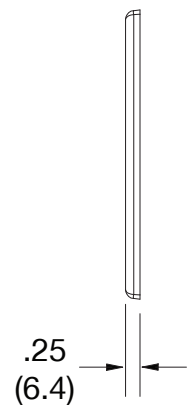

Mid-Size Wallplate Toggle and Duplex 3-Gang

Features

- High-impact, self-extinguishing polycarbonate material
- More rigid; sharp lines and less dimpling
- Smooth satin finish; blends into wall with an optimum finish

Ordering Information

Description	Gang	Color	UPC Number	Catalog Number
Mid-size toggle and decorator wallplate, smooth satin finish, for use with 2 toggle devices and 1 duplex receptacle	3	Light Almond	883778314070	PJ28LA

Listings

cULus Listed

Specifications

Material	Polycarbonate thermoplastic
Thickness	.25 (6.4)
Orientation	Orientation
Mounting	Screw
Mounting Screws	Painted steel
Dimensions	4.88 in x 6.75 in x 0.25 in
Flammability	UL 94 V2

Dimensions in Inches (mm)

Bryant Electric • An affiliate of Hubbell Incorporated (Delaware) • 40 Waterview Drive • Shelton, CT 06484
Phone (800) 323-2792 • Specifications subject to change without notice