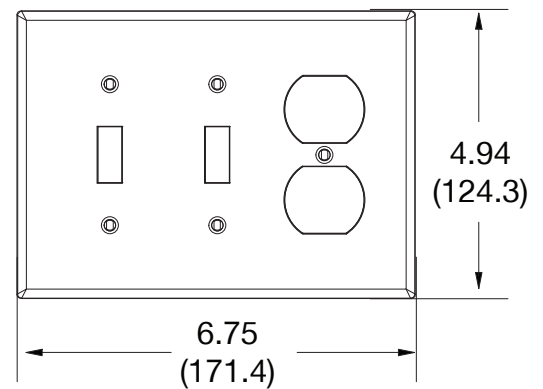

Mid-Size Wallplate Toggle and Duplex 3-Gang

Features

- High-impact, self-extinguishing polycarbonate material
- More rigid; sharp lines and less dimpling
- Smooth satin finish; blends into wall with an optimum finish

Ordering Information

Description	Gang	Color	UPC Number	Catalog Number
Mid-size toggle and decorator wallplate, smooth satin finish, for use with 2 toggle devices and 1 duplex receptacle	3	Light Almond	883778314070	PJ28LA

Listings

cULus Listed

Specifications

Material	Polycarbonate thermoplastic
Thickness	.25 (6.4)
Orientation	Orientation
Mounting	Screw
Mounting Screws	Painted steel
Dimensions	4.88 in x 6.75 in x 0.25 in
Flammability	UL 94 V2

Dimensions in Inches (mm)

Bryant Electric • An affiliate of Hubbell Incorporated (Delaware) • 40 Waterview Drive • Shelton, CT 06484
Phone (800) 323-2792 • Specifications subject to change without notice