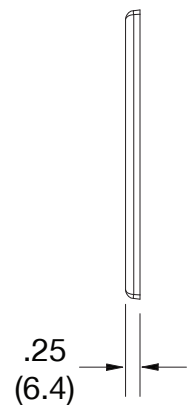

### Ordering Information

Description	Gang	Color	UPC Number	Catalog Number
Mid-size toggle and decorator wallplate, smooth satin finish, for use with 2 toggle devices and 1 duplex receptacle	3	White	883778314087	PJ28W

### Specifications

Material	Polycarbonate thermoplastic
Thickness	.25 (6.4)
Orientation	Orientation
Mounting	Screw
Mounting Screws	Painted steel
Dimensions	4.88 in x 6.75 in x 0.25 in
Flammability	UL 94 V2

Dimensions in Inches (mm)

Bryant Electric • An affiliate of Hubbell Incorporated (Delaware) • 40 Waterview Drive • Shelton, CT 06484  
Phone (800) 323-2792 • Specifications subject to change without notice