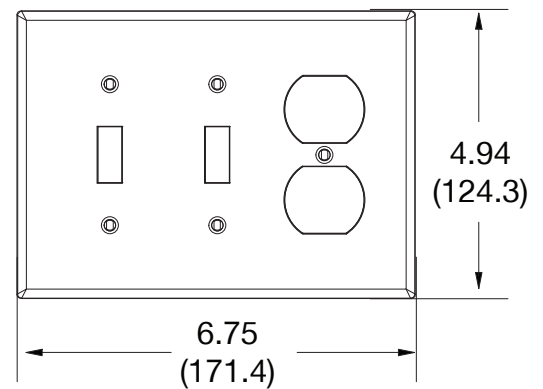

### Ordering Information

Description	Gang	Color	UPC Number	Catalog Number
Mid-size toggle and decorator wallplate, smooth satin finish, for use with 2 toggle devices and 1 duplex receptacle	3	White	883778314087	PJ28W

### Specifications

Material	Polycarbonate thermoplastic
Thickness	.25 (6.4)
Orientation	Orientation
Mounting	Screw
Mounting Screws	Painted steel
Dimensions	4.88 in x 6.75 in x 0.25 in
Flammability	UL 94 V2

Dimensions in Inches (mm)

Bryant Electric • An affiliate of Hubbell Incorporated (Delaware) • 40 Waterview Drive • Shelton, CT 06484  
Phone (800) 323-2792 • Specifications subject to change without notice