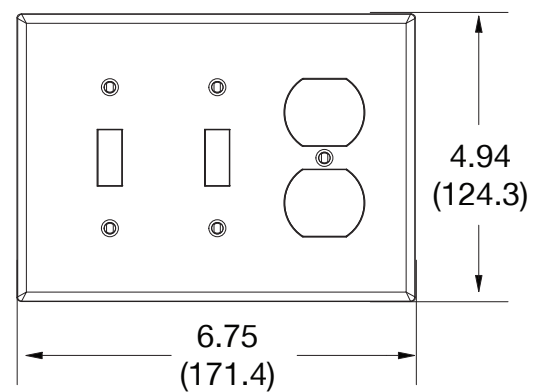

Mid-Size Wallplate Toggle and Duplex 3-Gang

Features

- High-impact, self-extinguishing polycarbonate material
- More rigid; sharp lines and less dimpling
- Smooth satin finish; blends into wall with an optimum finish

Ordering Information

Description	Gang	Color	UPC Number	Catalog Number
Mid-size toggle and decorator wallplate, smooth satin finish, for use with 2 toggle devices and 1 duplex receptacle	3	Brown	883778314056	PJ28

Listings

cULus Listed

Specifications

Material	Polycarbonate thermoplastic
Thickness	.25 (6.4)
Orientation	Orientation
Mounting	Screw
Mounting Screws	Painted steel
Dimensions	4.88 in x 6.75 in x 0.25 in
Flammability	UL 94 V2

Dimensions in Inches (mm)

Bryant Electric • An affiliate of Hubbell Incorporated (Delaware) • 40 Waterview Drive • Shelton, CT 06484
Phone (800) 323-2792 • Specifications subject to change without notice