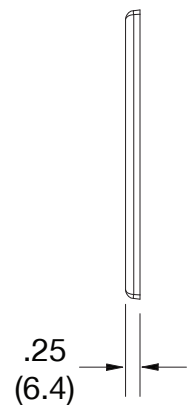

Mid-Size Wallplate Toggle and Duplex 3-Gang

Features

- High-impact, self-extinguishing polycarbonate material
- More rigid; sharp lines and less dimpling
- Smooth satin finish; blends into wall with an optimum finish

Ordering Information

Description	Gang	Color	UPC Number	Catalog Number
Mid-size toggle and decorator wallplate, smooth satin finish, for use with 2 toggle devices and 1 duplex receptacle	3	Brown	883778314056	PJ28

Listings

cULus Listed

Specifications

Material	Polycarbonate thermoplastic
Thickness	.25 (6.4)
Orientation	Orientation
Mounting	Screw
Mounting Screws	Painted steel
Dimensions	4.88 in x 6.75 in x 0.25 in
Flammability	UL 94 V2

Dimensions in Inches (mm)

Bryant Electric • An affiliate of Hubbell Incorporated (Delaware) • 40 Waterview Drive • Shelton, CT 06484
Phone (800) 323-2792 • Specifications subject to change without notice