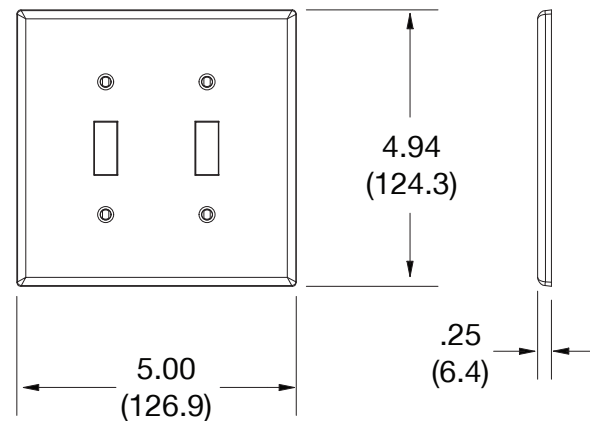

Wallplate Toggle 2-Gang

Features

- High-impact, self-extinguishing polycarbonate material
- More rigid; sharp lines and less dimpling
- Smooth satin finish; blends into wall with an optimum finish

Ordering Information

Description	Gang	Color	UPC Number	Catalog Number
Mid-size toggle wallplate, smooth satin finish, for use with 2 toggle switches	2	Black	883778314094	PJ2BK

Listings

cULus Listed

Specifications

Material	Polycarbonate thermoplastic
Thickness	.25 (6.4)
Orientation	Orientation
Mounting	Screw
Mounting Screws	Painted steel
Dimensions	4.94 in x 5.00 in x 0.25 in
Flammability	UL 94 V2

Dimensions in Inches (mm)

Bryant Electric • An affiliate of Hubbell Incorporated (Delaware) • 40 Waterview Drive • Shelton, CT 06484
Phone (800) 323-2792 • Specifications subject to change without notice