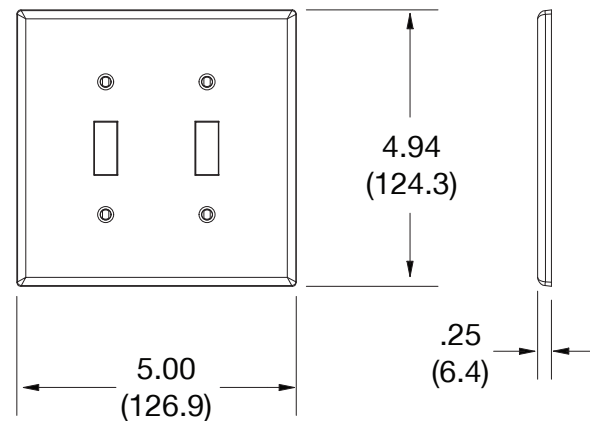

Wallplate Toggle 2-Gang

Features

- High-impact, self-extinguishing polycarbonate material
- More rigid; sharp lines and less dimpling
- Smooth satin finish; blends into wall with an optimum finish

Ordering Information

Description	Gang	Color	UPC Number	Catalog Number
Mid-size toggle wallplate, smooth satin finish, for use with 2 toggle switches	2	Gray	883778314100	PJ2GY

Listings

cULus Listed

Specifications

Material	Polycarbonate thermoplastic
Thickness	.25 (6.4)
Orientation	Orientation
Mounting	Screw
Mounting Screws	Painted steel
Dimensions	4.94 in x 5.00 in x 0.25 in
Flammability	UL 94 V2

Dimensions in Inches (mm)

Bryant Electric • An affiliate of Hubbell Incorporated (Delaware) • 40 Waterview Drive • Shelton, CT 06484
Phone (800) 323-2792 • Specifications subject to change without notice