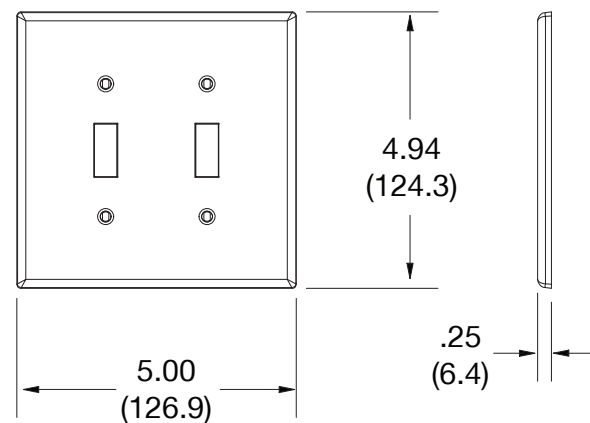

Wallplate Toggle 2-Gang

Features

- High-impact, self-extinguishing polycarbonate material
- More rigid; sharp lines and less dimpling
- Smooth satin finish; blends into wall with an optimum finish

Ordering Information

Description	Gang	Color	UPC Number	Catalog Number
Mid-size toggle wallplate, smooth satin finish, for use with 2 toggle switches	2	Ivory	883778314117	PJ2I

Listings

cULus Listed

Specifications

Material	Polycarbonate thermoplastic
Thickness	.25 (6.4)
Orientation	Orientation
Mounting	Screw
Mounting Screws	Painted steel
Dimensions	4.94 in x 5.00 in x 0.25 in
Flammability	UL 94 V2

Dimensions in Inches (mm)

Bryant Electric • An affiliate of Hubbell Incorporated (Delaware) • 40 Waterview Drive • Shelton, CT 06484
Phone (800) 323-2792 • Specifications subject to change without notice