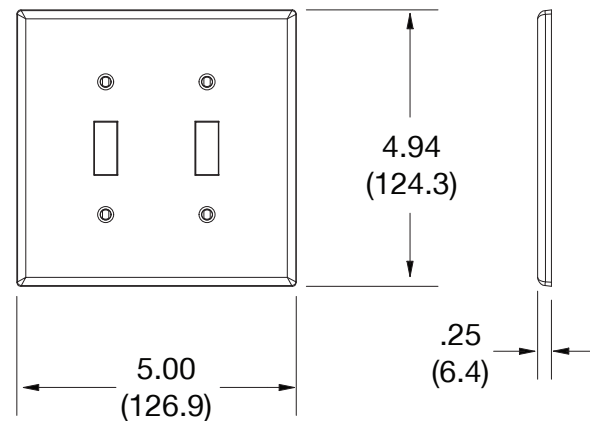

Wallplate Toggle 2-Gang

Features

- High-impact, self-extinguishing polycarbonate material
- More rigid; sharp lines and less dimpling
- Smooth satin finish; blends into wall with an optimum finish

Ordering Information

Description	Gang	Color	UPC Number	Catalog Number
Mid-size toggle wallplate, smooth satin finish, for use with 2 toggle switches	2	Red	883778314131	PJ2R

Listings

cULus Listed

Specifications

Material	Polycarbonate thermoplastic
Thickness	.25 (6.4)
Orientation	Orientation
Mounting	Screw
Mounting Screws	Painted steel
Dimensions	4.94 in x 5.00 in x 0.25 in
Flammability	UL 94 V2

Dimensions in Inches (mm)

Bryant Electric • An affiliate of Hubbell Incorporated (Delaware) • 40 Waterview Drive • Shelton, CT 06484
Phone (800) 323-2792 • Specifications subject to change without notice