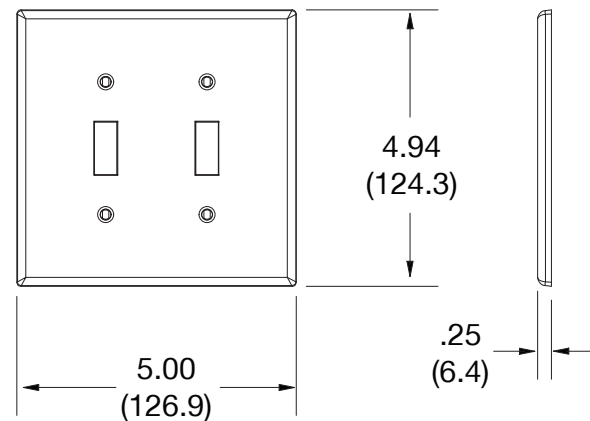

Wallplate Toggle 2-Gang

Features

- High-impact, self-extinguishing polycarbonate material
- More rigid; sharp lines and less dimpling
- Smooth satin finish; blends into wall with an optimum finish

Ordering Information

Description	Gang	Color	UPC Number	Catalog Number
Mid-size toggle wallplate, smooth satin finish, for use with 2 toggle switches	2	White	883778314155	PJ2W

Listings

cULus Listed

Specifications

Material	Polycarbonate thermoplastic
Thickness	.25 (6.4)
Orientation	Orientation
Mounting	Screw
Mounting Screws	Painted steel
Dimensions	4.94 in x 5.00 in x 0.25 in
Flammability	UL 94 V2

Dimensions in Inches (mm)

Bryant Electric • An affiliate of Hubbell Incorporated (Delaware) • 40 Waterview Drive • Shelton, CT 06484
Phone (800) 323-2792 • Specifications subject to change without notice