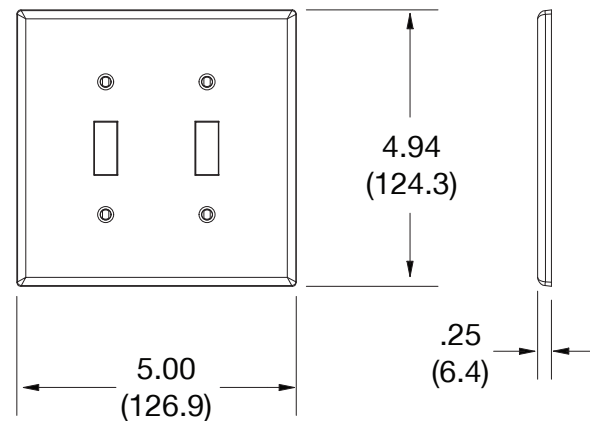

Wallplate Toggle 2-Gang

Features

- High-impact, self-extinguishing polycarbonate material
- More rigid; sharp lines and less dimpling
- Smooth satin finish; blends into wall with an optimum finish

Ordering Information

Description	Gang	Color	UPC Number	Catalog Number
Mid-size toggle wallplate, smooth satin finish, for use with 2 toggle switches	2	Brown	883778313653	PJ2

Listings

cULus Listed

Specifications

Material	Polycarbonate thermoplastic
Thickness	.25 (6.4)
Orientation	Orientation
Mounting	Screw
Mounting Screws	Painted steel
Dimensions	4.94 in x 5.00 in x 0.25 in
Flammability	UL 94 V2

Dimensions in Inches (mm)

Bryant Electric • An affiliate of Hubbell Incorporated (Delaware) • 40 Waterview Drive • Shelton, CT 06484
Phone (800) 323-2792 • Specifications subject to change without notice