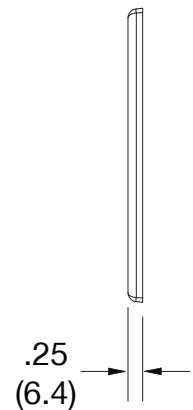

Mid-Size Wallplate Toggle 3-Gang

Features

- High-impact, self-extinguishing polycarbonate material
- More rigid; sharp lines and less dimpling
- Smooth satin finish; blends into wall with an optimum finish

Ordering Information

Description	Gang	Color	UPC Number	Catalog Number
Mid-size toggle and decorator wallplate, smooth satin finish, for use with 3 toggle devices	3	Black	883778314179	PJ3BK

Listings

cULus Listed

Specifications

Material	Polycarbonate thermoplastic
Thickness	.25 (6.4)
Orientation	Orientation
Mounting	Screw
Mounting Screws	Painted steel
Dimensions	4.88 in x 6.75 in x 0.25 in
Flammability	UL 94 V2

Dimensions in Inches (mm)

Bryant Electric • An affiliate of Hubbell Incorporated (Delaware) • 40 Waterview Drive • Shelton, CT 06484
Phone (800) 323-2792 • Specifications subject to change without notice