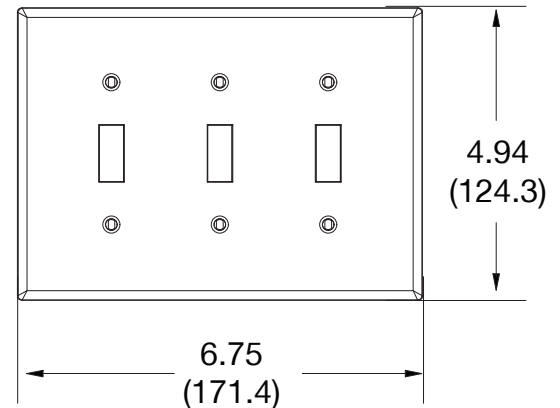

Mid-Size Wallplate Toggle 3-Gang

Features

- High-impact, self-extinguishing polycarbonate material
- More rigid; sharp lines and less dimpling
- Smooth satin finish; blends into wall with an optimum finish

Ordering Information

Description	Gang	Color	UPC Number	Catalog Number
Mid-size toggle and decorator wallplate, smooth satin finish, for use with 3 toggle devices	3	Black	883778314179	PJ3BK

Listings

cULus Listed

Specifications

Material	Polycarbonate thermoplastic
Thickness	.25 (6.4)
Orientation	Orientation
Mounting	Screw
Mounting Screws	Painted steel
Dimensions	4.88 in x 6.75 in x 0.25 in
Flammability	UL 94 V2

Dimensions in Inches (mm)

Bryant Electric • An affiliate of Hubbell Incorporated (Delaware) • 40 Waterview Drive • Shelton, CT 06484
Phone (800) 323-2792 • Specifications subject to change without notice