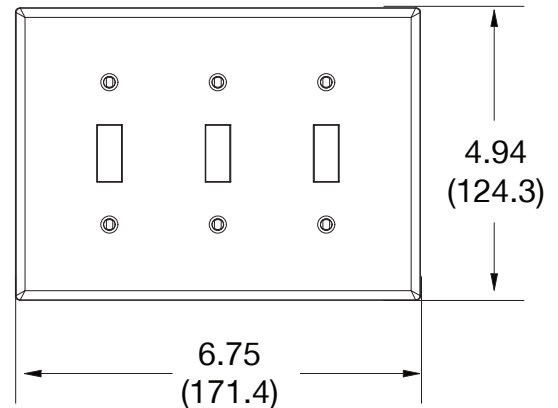

Mid-Size Wallplate Toggle 3-Gang

Features

- High-impact, self-extinguishing polycarbonate material
- More rigid; sharp lines and less dimpling
- Smooth satin finish; blends into wall with an optimum finish

Ordering Information

Description	Gang	Color	UPC Number	Catalog Number
Mid-size toggle and decorator wallplate, smooth satin finish, for use with 3 toggle devices	3	Ivory	883778314193	PJ3I

Listings

cULus Listed

Specifications

Material	Polycarbonate thermoplastic
Thickness	.25 (6.4)
Orientation	Orientation
Mounting	Screw
Mounting Screws	Painted steel
Dimensions	4.88 in x 6.75 in x 0.25 in
Flammability	UL 94 V2

Dimensions in Inches (mm)

Bryant Electric • An affiliate of Hubbell Incorporated (Delaware) • 40 Waterview Drive • Shelton, CT 06484
Phone (800) 323-2792 • Specifications subject to change without notice