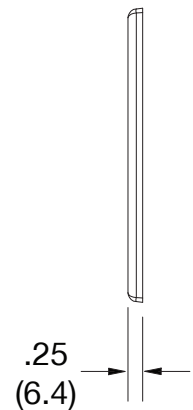

Mid-Size Wallplate Toggle 3-Gang

Features

- High-impact, self-extinguishing polycarbonate material
- More rigid; sharp lines and less dimpling
- Smooth satin finish; blends into wall with an optimum finish

Ordering Information

Description	Gang	Color	UPC Number	Catalog Number
Mid-size toggle and decorator wallplate, smooth satin finish, for use with 3 toggle devices	3	Ivory	883778314193	PJ3I

Listings

cULus Listed

Specifications

Material	Polycarbonate thermoplastic
Thickness	.25 (6.4)
Orientation	Orientation
Mounting	Screw
Mounting Screws	Painted steel
Dimensions	4.88 in x 6.75 in x 0.25 in
Flammability	UL 94 V2

Dimensions in Inches (mm)

Bryant Electric • An affiliate of Hubbell Incorporated (Delaware) • 40 Waterview Drive • Shelton, CT 06484
Phone (800) 323-2792 • Specifications subject to change without notice