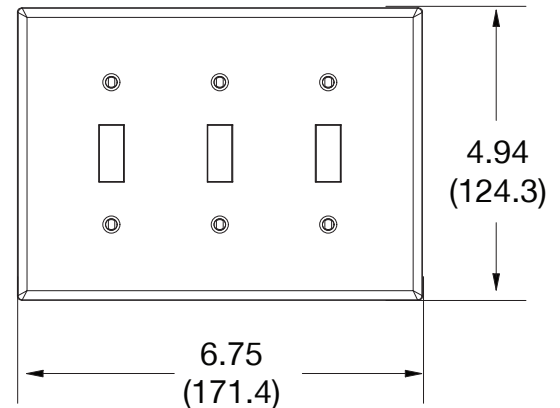

Mid-Size Wallplate Toggle 3-Gang

Features

- High-impact, self-extinguishing polycarbonate material
- More rigid; sharp lines and less dimpling
- Smooth satin finish; blends into wall with an optimum finish

Ordering Information

Description	Gang	Color	UPC Number	Catalog Number
Mid-size toggle and decorator wallplate, smooth satin finish, for use with 3 toggle devices	3	Red	883778314216	PJ3R

Listings

cULus Listed

Specifications

Material	Polycarbonate thermoplastic
Thickness	.25 (6.4)
Orientation	Orientation
Mounting	Screw
Mounting Screws	Painted steel
Dimensions	4.88 in x 6.75 in x 0.25 in
Flammability	UL 94 V2

Dimensions in Inches (mm)

Bryant Electric • An affiliate of Hubbell Incorporated (Delaware) • 40 Waterview Drive • Shelton, CT 06484
Phone (800) 323-2792 • Specifications subject to change without notice