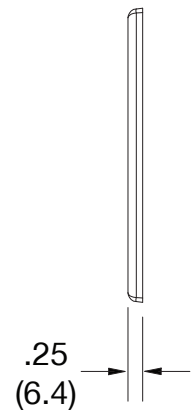

Mid-Size Wallplate Toggle 3-Gang

Features

- High-impact, self-extinguishing polycarbonate material
- More rigid; sharp lines and less dimpling
- Smooth satin finish; blends into wall with an optimum finish

Ordering Information

Description	Gang	Color	UPC Number	Catalog Number
Mid-size toggle and decorator wallplate, smooth satin finish, for use with 3 toggle devices	3	Red	883778314216	PJ3R

Listings

cULus Listed

Specifications

Material	Polycarbonate thermoplastic
Thickness	.25 (6.4)
Orientation	Orientation
Mounting	Screw
Mounting Screws	Painted steel
Dimensions	4.88 in x 6.75 in x 0.25 in
Flammability	UL 94 V2

Dimensions in Inches (mm)

Bryant Electric • An affiliate of Hubbell Incorporated (Delaware) • 40 Waterview Drive • Shelton, CT 06484
Phone (800) 323-2792 • Specifications subject to change without notice