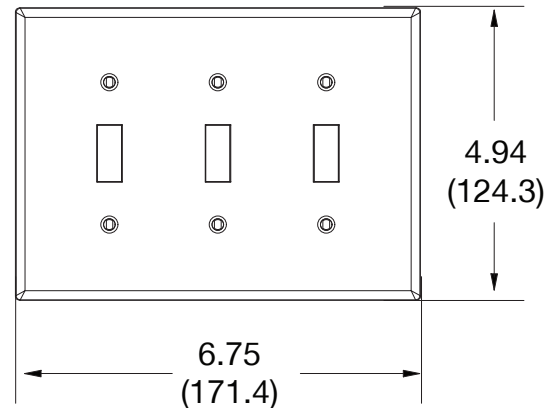

### Ordering Information

Description	Gang	Color	UPC Number	Catalog Number
Mid-size toggle and decorator wallplate, smooth satin finish, for use with 3 toggle devices	3	White	883778314223	PJ3W

### Specifications

Material	Polycarbonate thermoplastic
Thickness	.25 (6.4)
Orientation	Orientation
Mounting	Screw
Mounting Screws	Painted steel
Dimensions	4.88 in x 6.75 in x 0.25 in
Flammability	UL 94 V2