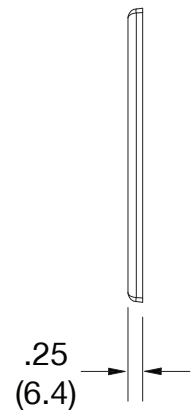

### Ordering Information

Description	Gang	Color	UPC Number	Catalog Number
Mid-size toggle and decorator wallplate, smooth satin finish, for use with 3 toggle devices	3	White	883778314223	PJ3W

### Specifications

Material	Polycarbonate thermoplastic
Thickness	.25 (6.4)
Orientation	Orientation
Mounting	Screw
Mounting Screws	Painted steel
Dimensions	4.88 in x 6.75 in x 0.25 in
Flammability	UL 94 V2

Dimensions in Inches (mm)

Bryant Electric • An affiliate of Hubbell Incorporated (Delaware) • 40 Waterview Drive • Shelton, CT 06484  
Phone (800) 323-2792 • Specifications subject to change without notice